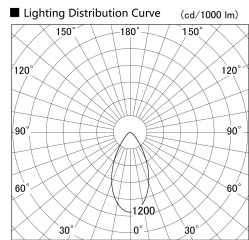

Item no. SD279-1550B9040S

Series Name: AMMA High Power compact tracklight (SD279)

Installation	Track light
Type	Lens type Cylinder tracklight type (DC 48V)
Fixture wattage	14W
Beam angle	52deg
Color Temp.	4000K
CRI	Ra>90
Luminous	1533 lm
Body	Die-cast aluminum alloy
Body finish	Black
Trim finish	Black
Reflector finish	N/A
IP Rate	IP20
Light source	COB module
Input Voltage	DC 48V
Dimming Type	Non-dimmable
Certificate	CE, CCC
Cut Hole	N/A