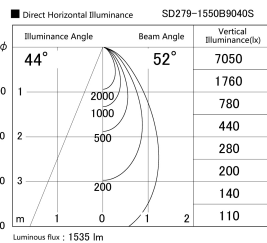

Item no. SD279-1550B9040S

Series Name: AMMA High Power compact tracklight (SD279)

Installation	Track light
Type	Lens type Cylinder tracklight type (DC 48V)
Fixture wattage	14W
Beam angle	52deg
Color Temp.	4000K
CRI	Ra>90
Luminous	1533 lm
Body	Die-cast aluminum alloy
Body finish	Black
Trim finish	Black
Reflector finish	N/A
IP Rate	IP20
Light source	COB module
Input Voltage	DC 48V
Dimming Type	Non-dimmable
Certificate	CE, CCC
Cut Hole	N/A