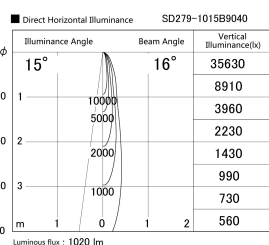

Item no. SD279-1015B9040

Series Name: AMMA High Power compact tracklight (SD279)

Installation	Track light
Type	Lens type Cylinder tracklight type (DC 48V)
Fixture wattage	10W
Beam angle	16deg
Color Temp.	4000K
CRI	Ra>90
Luminous	1020 lm
Body	Die-cast aluminum alloy
Body finish	Black
Trim finish	Black
Reflector finish	N/A
IP Rate	IP20
Light source	COB module
Input Voltage	DC 48V
Dimming Type	Non-dimmable
Certificate	CE, CCC
Cut Hole	N/A