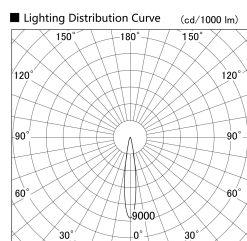

Item no. SD279-1015B9040

Series Name: AMMA High Power compact tracklight (SD279)

Installation	Track light
Type	Lens type Cylinder tracklight type (DC 48V)
Fixture wattage	10W
Beam angle	16deg
Color Temp.	4000K
CRI	Ra>90
Luminous	1020 lm
Body	Die-cast aluminum alloy
Body finish	Black
Trim finish	Black
Reflector finish	N/A
IP Rate	IP20
Light source	COB module
Input Voltage	DC 48V
Dimming Type	Non-dimmable
Certificate	CE, CCC
Cut Hole	N/A