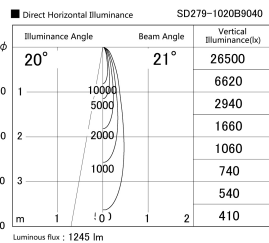

Item no. SD279-1020B9040

Series Name: AMMA High Power compact tracklight (SD279)

Installation	Track light
Type	Lens type Cylinder tracklight type (DC 48V)
Fixture wattage	10W
Beam angle	21deg
Color Temp.	4000K
CRI	Ra>90
Luminous	1247 lm
Body	Die-cast aluminum alloy
Body finish	Black
Trim finish	Black
Reflector finish	N/A
IP Rate	IP20
Light source	COB module
Input Voltage	DC 48V
Dimming Type	Non-dimmable
Certificate	CE, CCC
Cut Hole	N/A