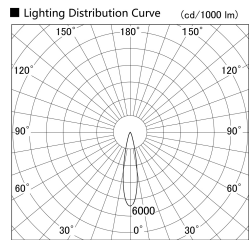

Item no. SD279-1020B9040

Series Name: AMMA High Power compact tracklight (SD279)

Installation	Track light
Type	Lens type Cylinder tracklight type (DC 48V)
Fixture wattage	10W
Beam angle	21deg
Color Temp.	4000K
CRI	Ra>90
Luminous	1247 lm
Body	Die-cast aluminum alloy
Body finish	Black
Trim finish	Black
Reflector finish	N/A
IP Rate	IP20
Light source	COB module
Input Voltage	DC 48V
Dimming Type	Non-dimmable
Certificate	CE, CCC
Cut Hole	N/A