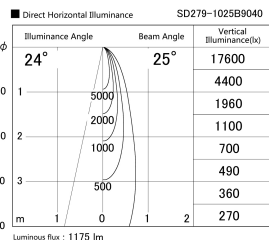

Item no. SD279-1025B9040

Series Name: AMMA High Power compact tracklight (SD279)

Installation	Track light
Type	Lens type Cylinder tracklight type (DC 48V)
Fixture wattage	10W
Beam angle	25deg
Color Temp.	4000K
CRI	Ra>90
Luminous	1175 lm
Body	Die-cast aluminum alloy
Body finish	Black
Trim finish	Black
Reflector finish	N/A
IP Rate	IP20
Light source	COB module
Input Voltage	DC 48V
Dimming Type	Non-dimmable
Certificate	CE, CCC
Cut Hole	N/A