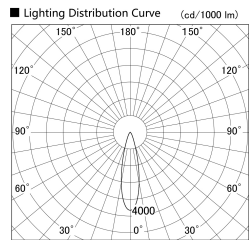

Item no. SD279-1025B9040

Series Name: AMMA High Power compact tracklight (SD279)

Installation	Track light
Type	Lens type Cylinder tracklight type (DC 48V)
Fixture wattage	10W
Beam angle	25deg
Color Temp.	4000K
CRI	Ra>90
Luminous	1175 lm
Body	Die-cast aluminum alloy
Body finish	Black
Trim finish	Black
Reflector finish	N/A
IP Rate	IP20
Light source	COB module
Input Voltage	DC 48V
Dimming Type	Non-dimmable
Certificate	CE, CCC
Cut Hole	N/A