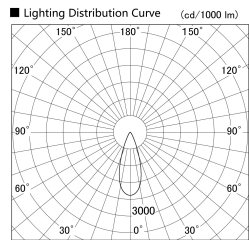

Item no. SD279-1035B9040

Series Name: AMMA High Power compact tracklight (SD279)

Installation	Track light
Type	Lens type Cylinder tracklight type (DC 48V)
Fixture wattage	10W
Beam angle	36deg
Color Temp.	4000K
CRI	Ra>90
Luminous	1214 lm
Body	Die-cast aluminum alloy
Body finish	Black
Trim finish	Black
Reflector finish	N/A
IP Rate	IP20
Light source	COB module
Input Voltage	DC 48V
Dimming Type	Non-dimmable
Certificate	CE, CCC
Cut Hole	N/A