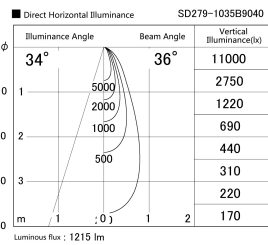

Item no. SD279-1035B9040

Series Name: AMMA High Power compact tracklight (SD279)

Installation	Track light
Type	Lens type Cylinder tracklight type (DC 48V)
Fixture wattage	10W
Beam angle	36deg
Color Temp.	4000K
CRI	Ra>90
Luminous	1214 lm
Body	Die-cast aluminum alloy
Body finish	Black
Trim finish	Black
Reflector finish	N/A
IP Rate	IP20
Light source	COB module
Input Voltage	DC 48V
Dimming Type	Non-dimmable
Certificate	CE, CCC
Cut Hole	N/A