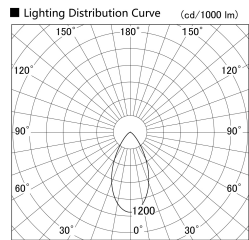

Item no. SD279-1050B9040

Series Name: AMMA High Power compact tracklight (SD279)

Installation	Track light
Type	Lens type Cylinder tracklight type (DC 48V)
Fixture wattage	10W
Beam angle	52deg
Color Temp.	4000K
CRI	Ra>90
Luminous	1112 lm
Body	Die-cast aluminum alloy
Body finish	Black
Trim finish	Black
Reflector finish	N/A
IP Rate	IP20
Light source	COB module
Input Voltage	DC 48V
Dimming Type	Non-dimmable
Certificate	CE, CCC
Cut Hole	N/A