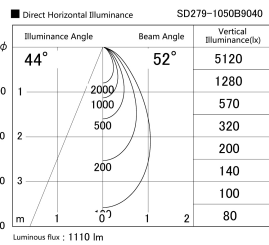

Item no. SD279-1050B9040

Series Name: AMMA High Power compact tracklight (SD279)

Installation	Track light
Type	Lens type Cylinder tracklight type (DC 48V)
Fixture wattage	10W
Beam angle	52deg
Color Temp.	4000K
CRI	Ra>90
Luminous	1112 lm
Body	Die-cast aluminum alloy
Body finish	Black
Trim finish	Black
Reflector finish	N/A
IP Rate	IP20
Light source	COB module
Input Voltage	DC 48V
Dimming Type	Non-dimmable
Certificate	CE, CCC
Cut Hole	N/A