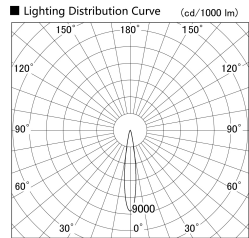

Item no. SD279-1515B9040

Series Name: AMMA High Power compact tracklight (SD279)

| | |
|------------------|---|
| Installation | Track light |
| Type | Lens type Cylinder tracklight type (DC 48V) |
| Fixture wattage | 14W |
| Beam angle | 16deg |
| Color Temp. | 4000K |
| CRI | Ra>90 |
| Luminous | 1374 lm |
| Body | Die-cast aluminum alloy |
| Body finish | Black |
| Trim finish | Black |
| Reflector finish | N/A |
| IP Rate | IP20 |
| Light source | COB module |
| Input Voltage | DC 48V |
| Dimming Type | Non-dimmable |
| Certificate | CE, CCC |
| Cut Hole | N/A |