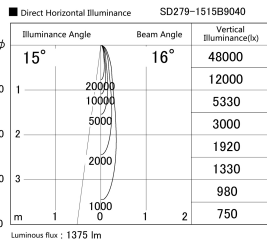

Item no. SD279-1515B9040

Series Name: AMMA High Power compact tracklight (SD279)

| | |
|------------------|---|
| Installation | Track light |
| Type | Lens type Cylinder tracklight type (DC 48V) |
| Fixture wattage | 14W |
| Beam angle | 16deg |
| Color Temp. | 4000K |
| CRI | Ra>90 |
| Luminous | 1374 lm |
| Body | Die-cast aluminum alloy |
| Body finish | Black |
| Trim finish | Black |
| Reflector finish | N/A |
| IP Rate | IP20 |
| Light source | COB module |
| Input Voltage | DC 48V |
| Dimming Type | Non-dimmable |
| Certificate | CE, CCC |
| Cut Hole | N/A |