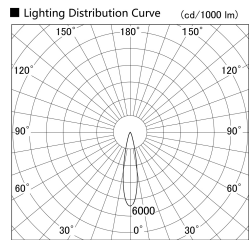

Item no. SD279-1520B9040

Series Name: AMMA High Power compact tracklight (SD279)

Installation	Track light
Type	Lens type Cylinder tracklight type (DC 48V)
Fixture wattage	14W
Beam angle	21deg
Color Temp.	4000K
CRI	Ra>90
Luminous	1721 lm
Body	Die-cast aluminum alloy
Body finish	Black
Trim finish	Black
Reflector finish	N/A
IP Rate	IP20
Light source	COB module
Input Voltage	DC 48V
Dimming Type	Non-dimmable
Certificate	CE, CCC
Cut Hole	N/A