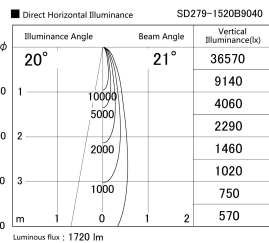

Item no. SD279-1520B9040

Series Name: AMMA High Power compact tracklight (SD279)

Installation	Track light
Type	Lens type Cylinder tracklight type (DC 48V)
Fixture wattage	14W
Beam angle	21deg
Color Temp.	4000K
CRI	Ra>90
Luminous	1721 lm
Body	Die-cast aluminum alloy
Body finish	Black
Trim finish	Black
Reflector finish	N/A
IP Rate	IP20
Light source	COB module
Input Voltage	DC 48V
Dimming Type	Non-dimmable
Certificate	CE, CCC
Cut Hole	N/A