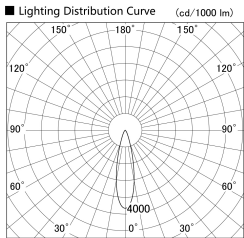

Item no. SD279-1525B9040

Series Name: AMMA High Power compact tracklight (SD279)

Installation	Track light
Type	Lens type Cylinder tracklight type (DC 48V)
Fixture wattage	14W
Beam angle	25deg
Color Temp.	4000K
CRI	Ra>90
Luminous	1620 lm
Body	Die-cast aluminum alloy
Body finish	Black
Trim finish	Black
Reflector finish	N/A
IP Rate	IP20
Light source	COB module
Input Voltage	DC 48V
Dimming Type	Non-dimmable
Certificate	CE, CCC
Cut Hole	N/A