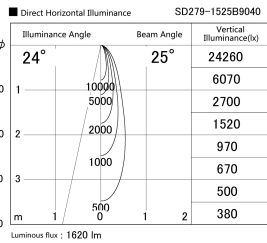

Item no. SD279-1525B9040

Series Name: AMMA High Power compact tracklight (SD279)

Installation	Track light
Type	Lens type Cylinder tracklight type (DC 48V)
Fixture wattage	14W
Beam angle	25deg
Color Temp.	4000K
CRI	Ra>90
Luminous	1620 lm
Body	Die-cast aluminum alloy
Body finish	Black
Trim finish	Black
Reflector finish	N/A
IP Rate	IP20
Light source	COB module
Input Voltage	DC 48V
Dimming Type	Non-dimmable
Certificate	CE, CCC
Cut Hole	N/A