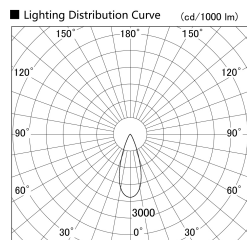

Item no. SD279-1535B9040

Series Name: AMMA High Power compact tracklight (SD279)

Installation	Track light
Type	Lens type Cylinder tracklight type (DC 48V)
Fixture wattage	14W
Beam angle	36deg
Color Temp.	4000K
CRI	Ra>90
Luminous	1675 lm
Body	Die-cast aluminum alloy
Body finish	Black
Trim finish	Black
Reflector finish	N/A
IP Rate	IP20
Light source	COB module
Input Voltage	DC 48V
Dimming Type	Non-dimmable
Certificate	CE, CCC
Cut Hole	N/A