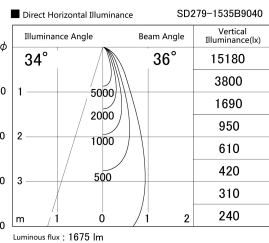

Item no. SD279-1535B9040

Series Name: AMMA High Power compact tracklight (SD279)

Installation	Track light
Type	Lens type Cylinder tracklight type (DC 48V)
Fixture wattage	14W
Beam angle	36deg
Color Temp.	4000K
CRI	Ra>90
Luminous	1675 lm
Body	Die-cast aluminum alloy
Body finish	Black
Trim finish	Black
Reflector finish	N/A
IP Rate	IP20
Light source	COB module
Input Voltage	DC 48V
Dimming Type	Non-dimmable
Certificate	CE, CCC
Cut Hole	N/A