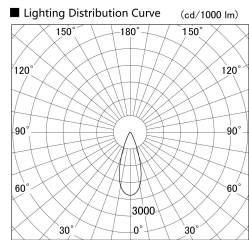

Item no. SD279-1535B9040

Series Name: AMMA High Power compact tracklight (SD279)

Installation	Track light
Type	Lens type Cylinder tracklight type (DC 48V)
Fixture wattage	14W
Beam angle	36deg
Color Temp.	4000K
CRI	Ra>90
Luminous	1675 lm
Body	Die-cast aluminum alloy
Body finish	Black
Trim finish	Black
Reflector finish	N/A
IP Rate	IP20
Light source	COB module
Input Voltage	DC 48V
Dimming Type	Non-dimmable
Certificate	CE, CCC
Cut Hole	N/A