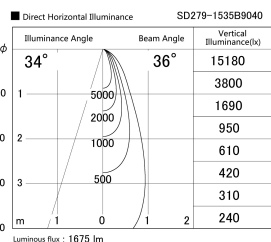

Item no. SD279-1535B9040

Series Name: AMMA High Power compact tracklight (SD279)

Installation	Track light
Type	Lens type Cylinder tracklight type (DC 48V)
Fixture wattage	14W
Beam angle	36deg
Color Temp.	4000K
CRI	Ra>90
Luminous	1675 lm
Body	Die-cast aluminum alloy
Body finish	Black
Trim finish	Black
Reflector finish	N/A
IP Rate	IP20
Light source	COB module
Input Voltage	DC 48V
Dimming Type	Non-dimmable
Certificate	CE, CCC
Cut Hole	N/A