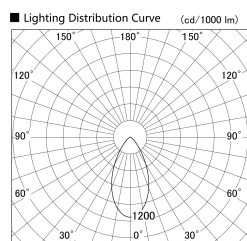

Item no. SD279-1550B9040

Series Name: AMMA High Power compact tracklight (SD279)

Installation	Track light
Type	Lens type Cylinder tracklight type (DC 48V)
Fixture wattage	14W
Beam angle	52deg
Color Temp.	4000K
CRI	Ra>90
Luminous	1533 lm
Body	Die-cast aluminum alloy
Body finish	Black
Trim finish	Black
Reflector finish	N/A
IP Rate	IP20
Light source	COB module
Input Voltage	DC 48V
Dimming Type	Non-dimmable
Certificate	CE, CCC
Cut Hole	N/A