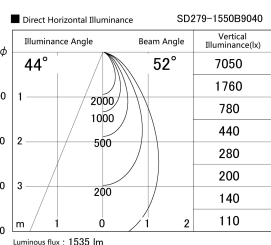

Item no. SD279-1550B9040

Series Name: AMMA High Power compact tracklight (SD279)

Installation	Track light
Type	Lens type Cylinder tracklight type (DC 48V)
Fixture wattage	14W
Beam angle	52deg
Color Temp.	4000K
CRI	Ra>90
Luminous	1533 lm
Body	Die-cast aluminum alloy
Body finish	Black
Trim finish	Black
Reflector finish	N/A
IP Rate	IP20
Light source	COB module
Input Voltage	DC 48V
Dimming Type	Non-dimmable
Certificate	CE, CCC
Cut Hole	N/A