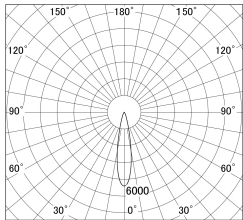

Item no. SD279-2020B9040

Series Name: AMMA High Power compact tracklight (SD279)

■ Lighting Distribution Curve (cd/1000 lm)

■ Direct Horizontal Illuminance SD279-2020B9040

Installation	Track light
Type	Lens type Cylinder tracklight type (DC 48V)
Fixture wattage	21W
Beam angle	21deg
Color Temp.	4000K
CRI	Ra>90
Luminous	2402 lm
Body	Die-cast aluminum alloy
Body finish	Black
Trim finish	Black
Reflector finish	N/A
IP Rate	IP20
Light source	COB module
Input Voltage	DC 48V
Dimming Type	Non-dimmable
Certificate	CE, CCC
Cut Hole	N/A