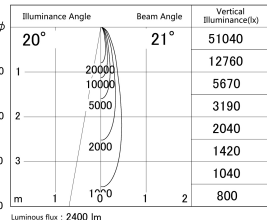

Item no. SD279-2020B9040

Series Name: AMMA High Power compact tracklight (SD279)

■ Lighting Distribution Curve (cd/1000 lm)

■ Direct Horizontal Illuminance SD279-2020B9040

Installation	Track light
Type	Lens type Cylinder tracklight type (DC 48V)
Fixture wattage	21W
Beam angle	21deg
Color Temp.	4000K
CRI	Ra>90
Luminous	2402 lm
Body	Die-cast aluminum alloy
Body finish	Black
Trim finish	Black
Reflector finish	N/A
IP Rate	IP20
Light source	COB module
Input Voltage	DC 48V
Dimming Type	Non-dimmable
Certificate	CE, CCC
Cut Hole	N/A