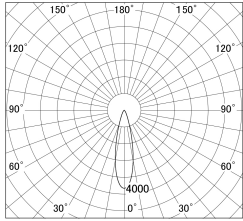

■ Lighting Distribution Curve (cd/1000 lm)