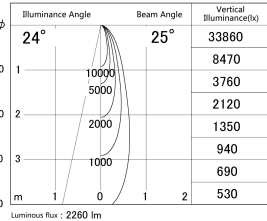

Item no. SD279-2025B9040

Series Name: AMMA High Power compact tracklight (SD279)

■ Lighting Distribution Curve (cd/1000 lm)

Installation	Track light
Type	Lens type Cylinder tracklight type (DC 48V)
Fixture wattage	21W
Beam angle	25deg
Color Temp.	4000K
CRI	Ra>90
Luminous	2261 lm
Body	Die-cast aluminum alloy
Body finish	Black
Trim finish	Black
Reflector finish	N/A
IP Rate	IP20
Light source	COB module
Input Voltage	DC 48V
Dimming Type	Non-dimmable
Certificate	CE, CCC
Cut Hole	N/A