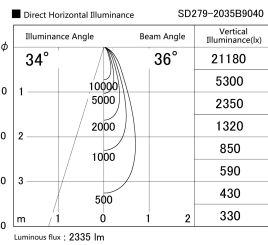

Item no. SD279-2035B9040

Series Name: AMMA High Power compact tracklight (SD279)

Installation	Track light
Type	Lens type Cylinder tracklight type (DC 48V)
Fixture wattage	21W
Beam angle	36deg
Color Temp.	4000K
CRI	Ra>90
Luminous	2337 lm
Body	Die-cast aluminum alloy
Body finish	Black
Trim finish	Black
Reflector finish	N/A
IP Rate	IP20
Light source	COB module
Input Voltage	DC 48V
Dimming Type	Non-dimmable
Certificate	CE, CCC
Cut Hole	N/A