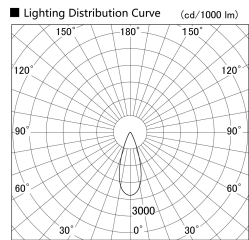

Item no. SD279-2035B9040

Series Name: AMMA High Power compact tracklight (SD279)

Installation	Track light
Type	Lens type Cylinder tracklight type (DC 48V)
Fixture wattage	21W
Beam angle	36deg
Color Temp.	4000K
CRI	Ra>90
Luminous	2337 lm
Body	Die-cast aluminum alloy
Body finish	Black
Trim finish	Black
Reflector finish	N/A
IP Rate	IP20
Light source	COB module
Input Voltage	DC 48V
Dimming Type	Non-dimmable
Certificate	CE, CCC
Cut Hole	N/A