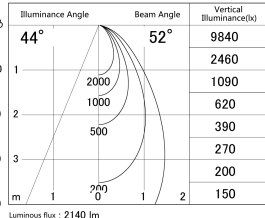

Item no. SD279-2050B9040

Series Name: AMMA High Power compact tracklight (SD279)

■ Lighting Distribution Curve (cd/1000 lm)

Installation	Track light
Type	Lens type Cylinder tracklight type (DC 48V)
Fixture wattage	21W
Beam angle	52deg
Color Temp.	4000K
CRI	Ra>90
Luminous	2140 lm
Body	Die-cast aluminum alloy
Body finish	Black
Trim finish	Black
Reflector finish	N/A
IP Rate	IP20
Light source	COB module
Input Voltage	DC 48V
Dimming Type	Non-dimmable
Certificate	CE, CCC
Cut Hole	N/A