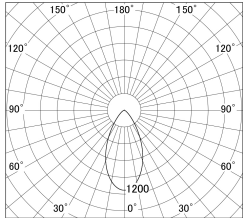

■ Lighting Distribution Curve (cd/1000 lm)