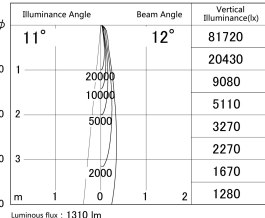

Item no. SD279-1610B9040

Series Name: AMMA High Power compact tracklight (SD279)

■ Lighting Distribution Curve (cd/1000 lm)

Installation	Track light
Type	Lens type Cylinder tracklight type (DC 48V)
Fixture wattage	14W
Beam angle	12deg
Color Temp.	4000K
CRI	Ra>90
Luminous	1310 lm
Body	Die-cast aluminum alloy
Body finish	Black
Trim finish	Black
Reflector finish	N/A
IP Rate	IP20
Light source	COB module
Input Voltage	DC 48V
Dimming Type	Non-dimmable
Certificate	CE, CCC
Cut Hole	N/A