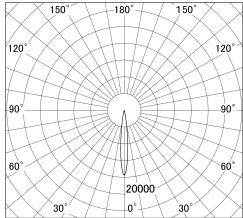

■ Lighting Distribution Curve (cd/1000 lm)