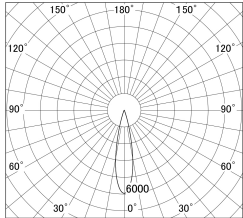

■ Lighting Distribution Curve (cd/1000 lm)