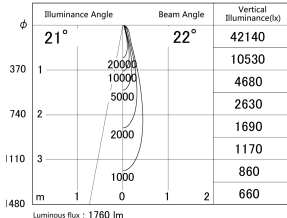

Item no. SD279-1625B9040

Series Name: AMMA High Power compact tracklight (SD279)

■ Lighting Distribution Curve (cd/1000 lm)

Installation	Track light
Type	Lens type Cylinder tracklight type (DC 48V)
Fixture wattage	14W
Beam angle	22deg
Color Temp.	4000K
CRI	Ra>90
Luminous	1762 lm
Body	Die-cast aluminum alloy
Body finish	Black
Trim finish	Black
Reflector finish	N/A
IP Rate	IP20
Light source	COB module
Input Voltage	DC 48V
Dimming Type	Non-dimmable
Certificate	CE, CCC
Cut Hole	N/A