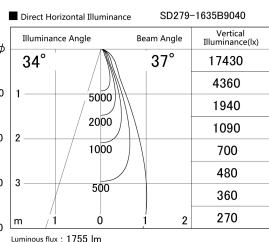

Item no. SD279-1635B9040

Series Name: AMMA High Power compact tracklight (SD279)

Installation	Track light
Type	Lens type Cylinder tracklight type (DC 48V)
Fixture wattage	14W
Beam angle	37deg
Color Temp.	4000K
CRI	Ra>90
Luminous	1753 lm
Body	Die-cast aluminum alloy
Body finish	Black
Trim finish	Black
Reflector finish	N/A
IP Rate	IP20
Light source	COB module
Input Voltage	DC 48V
Dimming Type	Non-dimmable
Certificate	CE, CCC
Cut Hole	N/A