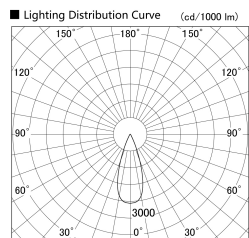

Item no. SD279-1635B9040

Series Name: AMMA High Power compact tracklight (SD279)

Installation	Track light
Type	Lens type Cylinder tracklight type (DC 48V)
Fixture wattage	14W
Beam angle	37deg
Color Temp.	4000K
CRI	Ra>90
Luminous	1753 lm
Body	Die-cast aluminum alloy
Body finish	Black
Trim finish	Black
Reflector finish	N/A
IP Rate	IP20
Light source	COB module
Input Voltage	DC 48V
Dimming Type	Non-dimmable
Certificate	CE, CCC
Cut Hole	N/A