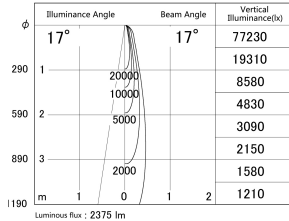

Item no. SD279-2115B9040

Series Name: AMMA High Power compact tracklight (SD279)

■ Lighting Distribution Curve (cd/1000 lm)

Installation	Track light
Type	Lens type Cylinder tracklight type (DC 48V)
Fixture wattage	21W
Beam angle	17deg
Color Temp.	4000K
CRI	Ra>90
Luminous	2373 lm
Body	Die-cast aluminum alloy
Body finish	Black
Trim finish	Black
Reflector finish	N/A
IP Rate	IP20
Light source	COB module
Input Voltage	DC 48V
Dimming Type	Non-dimmable
Certificate	CE, CCC
Cut Hole	N/A