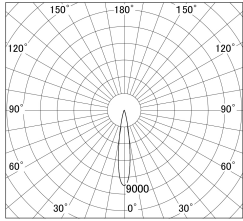

■ Lighting Distribution Curve (cd/1000 lm)