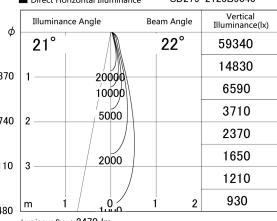

Item no. SD279-2125B9040

Series Name: AMMA High Power compact tracklight (SD279)

■ Lighting Distribution Curve (cd/1000 lm)

Installation	Track light
Type	Lens type Cylinder tracklight type (DC 48V)
Fixture wattage	21W
Beam angle	22deg
Color Temp.	4000K
CRI	Ra>90
Luminous	2470 lm
Body	Die-cast aluminum alloy
Body finish	Black
Trim finish	Black
Reflector finish	N/A
IP Rate	IP20
Light source	COB module
Input Voltage	DC 48V
Dimming Type	Non-dimmable
Certificate	CE, CCC
Cut Hole	N/A