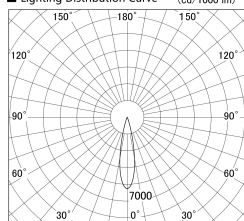

■ Lighting Distribution Curve (cd/1000 lm)