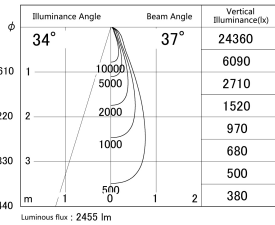

Item no. SD279-2135B9040

Series Name: AMMA High Power compact tracklight (SD279)

■ Lighting Distribution Curve (cd/1000 lm)

Installation	Track light
Type	Lens type Cylinder tracklight type (DC 48V)
Fixture wattage	21W
Beam angle	37deg
Color Temp.	4000K
CRI	Ra>90
Luminous	2457 lm
Body	Die-cast aluminum alloy
Body finish	Black
Trim finish	Black
Reflector finish	N/A
IP Rate	IP20
Light source	COB module
Input Voltage	DC 48V
Dimming Type	Non-dimmable
Certificate	CE, CCC
Cut Hole	N/A