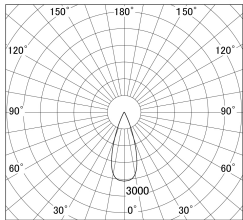

■ Lighting Distribution Curve (cd/1000 lm)