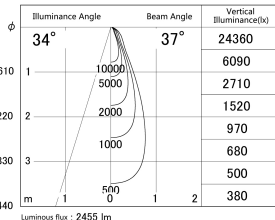

Item no. SD279-2135B9040

Series Name: AMMA High Power compact tracklight (SD279)

■ Lighting Distribution Curve (cd/1000 lm)

Installation	Track light
Type	Lens type Cylinder tracklight type (DC 48V)
Fixture wattage	21W
Beam angle	37deg
Color Temp.	4000K
CRI	Ra>90
Luminous	2457 lm
Body	Die-cast aluminum alloy
Body finish	Black
Trim finish	Black
Reflector finish	N/A
IP Rate	IP20
Light source	COB module
Input Voltage	DC 48V
Dimming Type	Non-dimmable
Certificate	CE, CCC
Cut Hole	N/A