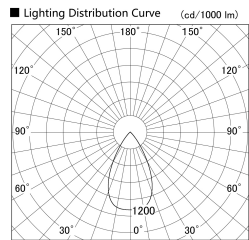

Item no. SD279-2155B9040

Series Name: AMMA High Power compact tracklight (SD279)

| | |
|------------------|---|
| Installation | Track light |
| Type | Lens type Cylinder tracklight type (DC 48V) |
| Fixture wattage | 21W |
| Beam angle | 57deg |
| Color Temp. | 4000K |
| CRI | Ra>90 |
| Luminous | 2467 lm |
| Body | Die-cast aluminum alloy |
| Body finish | Black |
| Trim finish | Black |
| Reflector finish | N/A |
| IP Rate | IP20 |
| Light source | COB module |
| Input Voltage | DC 48V |
| Dimming Type | Non-dimmable |
| Certificate | CE, CCC |
| Cut Hole | N/A |