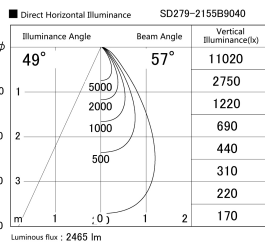

Item no. SD279-2155B9040

Series Name: AMMA High Power compact tracklight (SD279)

| | |
|------------------|---|
| Installation | Track light |
| Type | Lens type Cylinder tracklight type (DC 48V) |
| Fixture wattage | 21W |
| Beam angle | 57deg |
| Color Temp. | 4000K |
| CRI | Ra>90 |
| Luminous | 2467 lm |
| Body | Die-cast aluminum alloy |
| Body finish | Black |
| Trim finish | Black |
| Reflector finish | N/A |
| IP Rate | IP20 |
| Light source | COB module |
| Input Voltage | DC 48V |
| Dimming Type | Non-dimmable |
| Certificate | CE, CCC |
| Cut Hole | N/A |