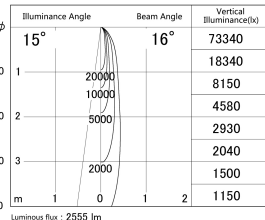

Item no. SD279-3015B9040

Series Name: AMMA High Power compact tracklight (SD279)

■ Lighting Distribution Curve (cd/1000 lm)

Installation	Track light
Type	Lens type Cylinder tracklight type (DC 48V)
Fixture wattage	28W
Beam angle	16deg
Color Temp.	4000K
CRI	Ra>90
Luminous	2554 lm
Body	Die-cast aluminum alloy
Body finish	Black
Trim finish	Black
Reflector finish	N/A
IP Rate	IP20
Light source	COB module
Input Voltage	DC 48V
Dimming Type	Non-dimmable
Certificate	CE, CCC
Cut Hole	N/A