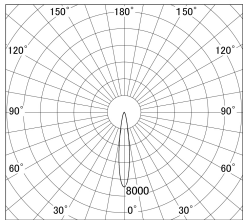

■ Lighting Distribution Curve (cd/1000 lm)