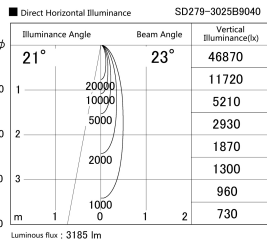

Item no. SD279-3025B9040

Series Name: AMMA High Power compact tracklight (SD279)

Installation	Track light
Type	Lens type Cylinder tracklight type (DC 48V)
Fixture wattage	28W
Beam angle	23deg
Color Temp.	4000K
CRI	Ra>90
Luminous	3184 lm
Body	Die-cast aluminum alloy
Body finish	Black
Trim finish	Black
Reflector finish	N/A
IP Rate	IP20
Light source	COB module
Input Voltage	DC 48V
Dimming Type	Non-dimmable
Certificate	CE, CCC
Cut Hole	N/A