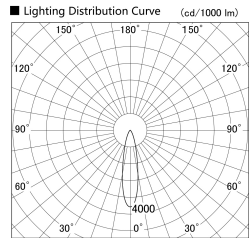

Item no. SD279-3025B9040

Series Name: AMMA High Power compact tracklight (SD279)

Installation	Track light
Type	Lens type Cylinder tracklight type (DC 48V)
Fixture wattage	28W
Beam angle	23deg
Color Temp.	4000K
CRI	Ra>90
Luminous	3184 lm
Body	Die-cast aluminum alloy
Body finish	Black
Trim finish	Black
Reflector finish	N/A
IP Rate	IP20
Light source	COB module
Input Voltage	DC 48V
Dimming Type	Non-dimmable
Certificate	CE, CCC
Cut Hole	N/A