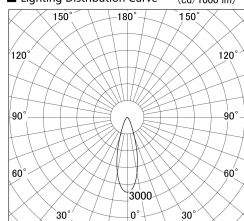

■ Lighting Distribution Curve (cd/1000 lm)