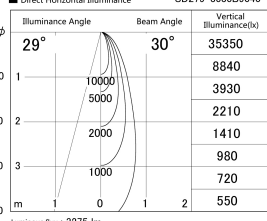

Item no. SD279-3030B9040

Series Name: AMMA High Power compact tracklight (SD279)

■ Lighting Distribution Curve (cd/1000 lm)

Installation	Track light
Type	Lens type Cylinder tracklight type (DC 48V)
Fixture wattage	28W
Beam angle	30deg
Color Temp.	4000K
CRI	Ra>90
Luminous	3277 lm
Body	Die-cast aluminum alloy
Body finish	Black
Trim finish	Black
Reflector finish	N/A
IP Rate	IP20
Light source	COB module
Input Voltage	DC 48V
Dimming Type	Non-dimmable
Certificate	CE, CCC
Cut Hole	N/A