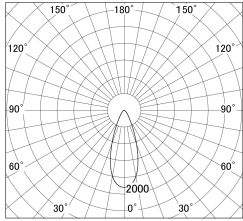

■ Lighting Distribution Curve (cd/1000 lm)