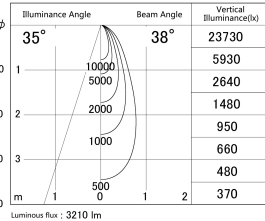

Item no. SD279-3040B9040

Series Name: AMMA High Power compact tracklight (SD279)

■ Lighting Distribution Curve (cd/1000 lm)

Installation	Track light
Type	Lens type Cylinder tracklight type (DC 48V)
Fixture wattage	28W
Beam angle	38deg
Color Temp.	4000K
CRI	Ra>90
Luminous	3208 lm
Body	Die-cast aluminum alloy
Body finish	Black
Trim finish	Black
Reflector finish	N/A
IP Rate	IP20
Light source	COB module
Input Voltage	DC 48V
Dimming Type	Non-dimmable
Certificate	CE, CCC
Cut Hole	N/A