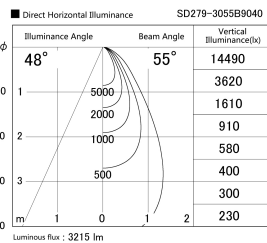

Item no. SD279-3055B9040

Series Name: AMMA High Power compact tracklight (SD279)

Installation	Track light
Type	Lens type Cylinder tracklight type (DC 48V)
Fixture wattage	28W
Beam angle	55deg
Color Temp.	4000K
CRI	Ra>90
Luminous	3213 lm
Body	Die-cast aluminum alloy
Body finish	Black
Trim finish	Black
Reflector finish	N/A
IP Rate	IP20
Light source	COB module
Input Voltage	DC 48V
Dimming Type	Non-dimmable
Certificate	CE, CCC
Cut Hole	N/A