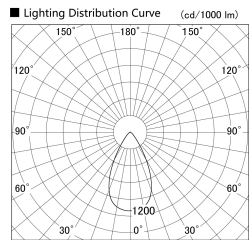

Item no. SD279-3055B9040

Series Name: AMMA High Power compact tracklight (SD279)

Installation	Track light
Type	Lens type Cylinder tracklight type (DC 48V)
Fixture wattage	28W
Beam angle	55deg
Color Temp.	4000K
CRI	Ra>90
Luminous	3213 lm
Body	Die-cast aluminum alloy
Body finish	Black
Trim finish	Black
Reflector finish	N/A
IP Rate	IP20
Light source	COB module
Input Voltage	DC 48V
Dimming Type	Non-dimmable
Certificate	CE, CCC
Cut Hole	N/A