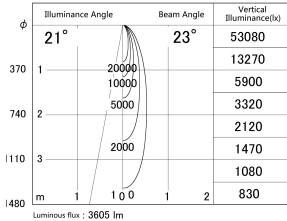

Item no. SD279-3525B9040

Series Name: AMMA High Power compact tracklight (SD279)

■ Lighting Distribution Curve (cd/1000 lm)

Installation	Track light
Type	Lens type Cylinder tracklight type (DC 48V)
Fixture wattage	32W
Beam angle	23deg
Color Temp.	4000K
CRI	Ra>90
Luminous	3606 lm
Body	Die-cast aluminum alloy
Body finish	Black
Trim finish	Black
Reflector finish	N/A
IP Rate	IP20
Light source	COB module
Input Voltage	DC 48V
Dimming Type	Non-dimmable
Certificate	CE, CCC
Cut Hole	N/A