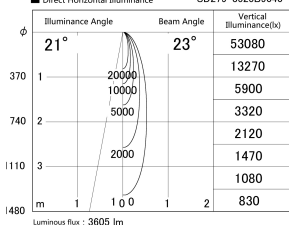

Item no. SD279-3525B9040

Series Name: AMMA High Power compact tracklight (SD279)

■ Lighting Distribution Curve (cd/1000 lm)

Installation	Track light
Type	Lens type Cylinder tracklight type (DC 48V)
Fixture wattage	32W
Beam angle	23deg
Color Temp.	4000K
CRI	Ra>90
Luminous	3606 lm
Body	Die-cast aluminum alloy
Body finish	Black
Trim finish	Black
Reflector finish	N/A
IP Rate	IP20
Light source	COB module
Input Voltage	DC 48V
Dimming Type	Non-dimmable
Certificate	CE, CCC
Cut Hole	N/A