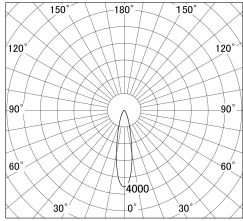

■ Lighting Distribution Curve (cd/1000 lm)