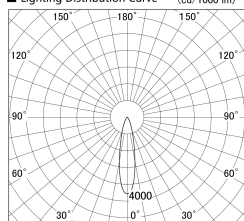

■ Lighting Distribution Curve (cd/1000 lm)