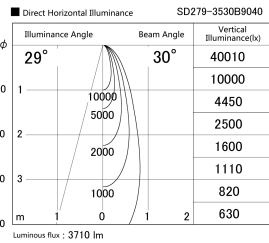

Item no. SD279-3530B9040

Series Name: AMMA High Power compact tracklight (SD279)

Installation	Track light
Type	Lens type Cylinder tracklight type (DC 48V)
Fixture wattage	32W
Beam angle	30deg
Color Temp.	4000K
CRI	Ra>90
Luminous	3709 lm
Body	Die-cast aluminum alloy
Body finish	Black
Trim finish	Black
Reflector finish	N/A
IP Rate	IP20
Light source	COB module
Input Voltage	DC 48V
Dimming Type	Non-dimmable
Certificate	CE, CCC
Cut Hole	N/A