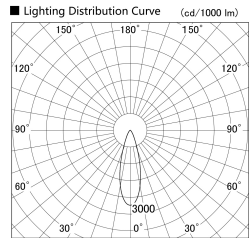

Item no. SD279-3530B9040

Series Name: AMMA High Power compact tracklight (SD279)

Installation	Track light
Type	Lens type Cylinder tracklight type (DC 48V)
Fixture wattage	32W
Beam angle	30deg
Color Temp.	4000K
CRI	Ra>90
Luminous	3709 lm
Body	Die-cast aluminum alloy
Body finish	Black
Trim finish	Black
Reflector finish	N/A
IP Rate	IP20
Light source	COB module
Input Voltage	DC 48V
Dimming Type	Non-dimmable
Certificate	CE, CCC
Cut Hole	N/A