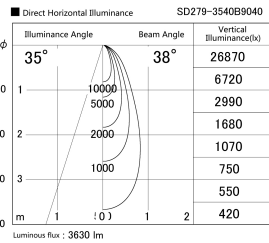

Item no. SD279-3540B9040

Series Name: AMMA High Power compact tracklight (SD279)

Installation	Track light
Type	Lens type Cylinder tracklight type (DC 48V)
Fixture wattage	32W
Beam angle	38deg
Color Temp.	4000K
CRI	Ra>90
Luminous	3632 lm
Body	Die-cast aluminum alloy
Body finish	Black
Trim finish	Black
Reflector finish	N/A
IP Rate	IP20
Light source	COB module
Input Voltage	DC 48V
Dimming Type	Non-dimmable
Certificate	CE, CCC
Cut Hole	N/A