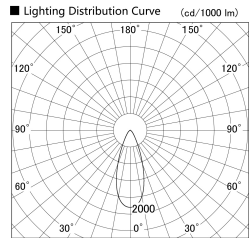

Item no. SD279-3540B9040

Series Name: AMMA High Power compact tracklight (SD279)

Installation	Track light
Type	Lens type Cylinder tracklight type (DC 48V)
Fixture wattage	32W
Beam angle	38deg
Color Temp.	4000K
CRI	Ra>90
Luminous	3632 lm
Body	Die-cast aluminum alloy
Body finish	Black
Trim finish	Black
Reflector finish	N/A
IP Rate	IP20
Light source	COB module
Input Voltage	DC 48V
Dimming Type	Non-dimmable
Certificate	CE, CCC
Cut Hole	N/A