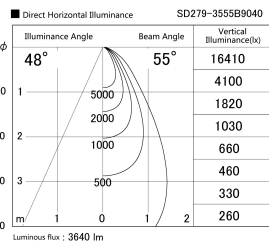

Item no. SD279-3555B9040

Series Name: AMMA High Power compact tracklight (SD279)

Installation	Track light
Type	Lens type Cylinder tracklight type (DC 48V)
Fixture wattage	32W
Beam angle	55deg
Color Temp.	4000K
CRI	Ra>90
Luminous	3638 lm
Body	Die-cast aluminum alloy
Body finish	Black
Trim finish	Black
Reflector finish	N/A
IP Rate	IP20
Light source	COB module
Input Voltage	DC 48V
Dimming Type	Non-dimmable
Certificate	CE, CCC
Cut Hole	N/A