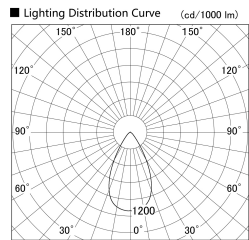

Item no. SD279-3555B9040

Series Name: AMMA High Power compact tracklight (SD279)

Installation	Track light
Type	Lens type Cylinder tracklight type (DC 48V)
Fixture wattage	32W
Beam angle	55deg
Color Temp.	4000K
CRI	Ra>90
Luminous	3638 lm
Body	Die-cast aluminum alloy
Body finish	Black
Trim finish	Black
Reflector finish	N/A
IP Rate	IP20
Light source	COB module
Input Voltage	DC 48V
Dimming Type	Non-dimmable
Certificate	CE, CCC
Cut Hole	N/A