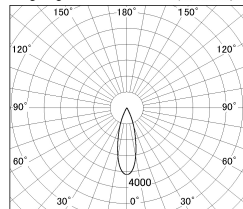

Installation	Track mount
Type	Compact size tracklight (DC 48V)
Fixture wattage	6W
Beam angle	29 deg
Color Temp.	2700K
CRI	Ra>90
Luminous	445 lm
Body	Die-cast aluminium alloy
Body finish	White
Trim finish	White
Reflector finish	N/A
IP Rate	IP20
Light source	COB module
Input Voltage	DC 48V
Dimming Type	Wireless Dimmable
Certificate	CE/CCC
Cut Hole	N/A

■ Lighting Distribution Curve (cd./1000 lm)