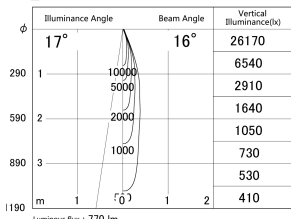

Item no. SD374-1320W9027-IK

Series Name: Hospitality Tracklight (In-Track) (SD374-IK)

■ Lighting Distribution Curve (cd/1000 lm)

Installation	Track mount
Type	Compact size tracklight
Fixture wattage	12.5W
Beam angle	16deg
Color Temp.	2700K
CRI	Ra>90
Luminous	769 lm
Body	Die-cast aluminum alloy
Body finish	White
Trim finish	White
Reflector finish	N/A
IP Rate	IP20
Light source	COB module
Input Voltage	AC220~240V
Dimming Type	Non-Dimmable
Certificate	CE,CCC
Cut Hole	N/A