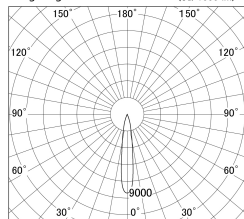

■ Lighting Distribution Curve (cd/1000 lm)