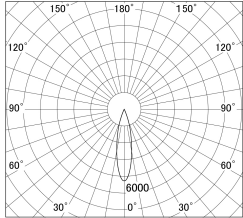

■ Lighting Distribution Curve (cd/1000 lm)