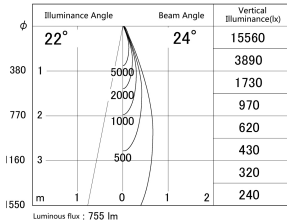

Item no. SD374-1325W9027-IK

Series Name: Hospitality Tracklight (In-Track) (SD374-IK)

■ Lighting Distribution Curve (cd/1000 lm)

Installation	Track mount
Type	Compact size tracklight
Fixture wattage	12.5W
Beam angle	24deg
Color Temp.	2700K
CRI	Ra>90
Luminous	755 lm
Body	Die-cast aluminum alloy
Body finish	White
Trim finish	White
Reflector finish	N/A
IP Rate	IP20
Light source	COB module
Input Voltage	AC220~240V
Dimming Type	Non-Dimmable
Certificate	CE,CCC
Cut Hole	N/A