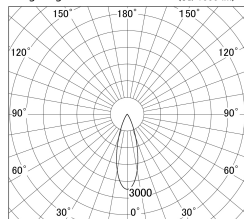

■ Lighting Distribution Curve (cd/1000 lm)