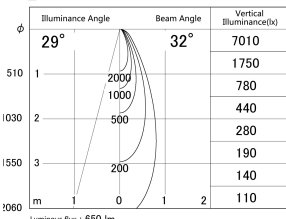

Item no. SD374-1335W9027-IK

Series Name: Hospitality Tracklight (In-Track) (SD374-IK)

■ Lighting Distribution Curve (cd/1000 lm)

Installation	Track mount
Type	Compact size tracklight
Fixture wattage	12.5W
Beam angle	32deg
Color Temp.	2700K
CRI	Ra>90
Luminous	648 lm
Body	Die-cast aluminum alloy
Body finish	White
Trim finish	White
Reflector finish	N/A
IP Rate	IP20
Light source	COB module
Input Voltage	AC220~240V
Dimming Type	Non-Dimmable
Certificate	CE,CCC
Cut Hole	N/A