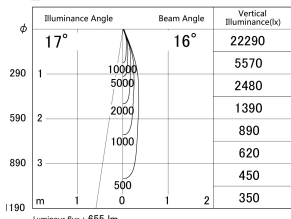

Item no. SD374-1120W9027-IK

Series Name: Hospitality Tracklight (In-Track) (SD374-IK)

■ Lighting Distribution Curve (cd/1000 lm)

Installation	Track mount
Type	Compact size tracklight
Fixture wattage	10.2W
Beam angle	16deg
Color Temp.	2700K
CRI	Ra>90
Luminous	655 lm
Body	Die-cast aluminum alloy
Body finish	White
Trim finish	White
Reflector finish	N/A
IP Rate	IP20
Light source	COB module
Input Voltage	AC220~240V
Dimming Type	Non-Dimmable
Certificate	CE,CCC
Cut Hole	N/A