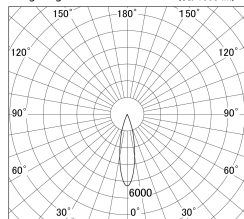

■ Lighting Distribution Curve (cd/1000 lm)