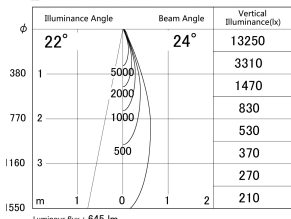

Item no. SD374-1125W9027-IK

Series Name: Hospitality Tracklight (In-Track) (SD374-IK)

■ Lighting Distribution Curve (cd/1000 lm)

Installation	Track mount
Type	Compact size tracklight
Fixture wattage	10.2W
Beam angle	24deg
Color Temp.	2700K
CRI	Ra>90
Luminous	643 lm
Body	Die-cast aluminum alloy
Body finish	White
Trim finish	White
Reflector finish	N/A
IP Rate	IP20
Light source	COB module
Input Voltage	AC220~240V
Dimming Type	Non-Dimmable
Certificate	CE,CCC
Cut Hole	N/A