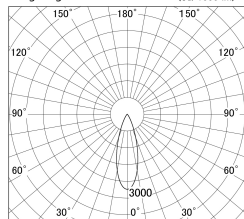

Item no. SD374-1135W9027-IK

Series Name: Hospitality Tracklight (In-Track) (SD374-IK)

■ Lighting Distribution Curve (cd/1000 lm)

■ Direct Horizontal Illuminance SD374-1135W9027-IK

Installation	Track mount
Type	Compact size tracklight
Fixture wattage	10.2W
Beam angle	32deg
Color Temp.	2700K
CRI	Ra>90
Luminous	551 lm
Body	Die-cast aluminum alloy
Body finish	White
Trim finish	White
Reflector finish	N/A
IP Rate	IP20
Light source	COB module
Input Voltage	AC220~240V
Dimming Type	Non-Dimmable
Certificate	CE,CCC
Cut Hole	N/A