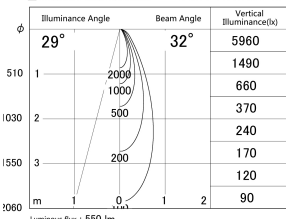

Item no. SD374-1135W9027-IK

Series Name: Hospitality Tracklight (In-Track) (SD374-IK)

■ Lighting Distribution Curve (cd/1000 lm)

■ Direct Horizontal Illuminance SD374-1135W9027-IK

Installation	Track mount
Type	Compact size tracklight
Fixture wattage	10.2W
Beam angle	32deg
Color Temp.	2700K
CRI	Ra>90
Luminous	551 lm
Body	Die-cast aluminum alloy
Body finish	White
Trim finish	White
Reflector finish	N/A
IP Rate	IP20
Light source	COB module
Input Voltage	AC220~240V
Dimming Type	Non-Dimmable
Certificate	CE,CCC
Cut Hole	N/A