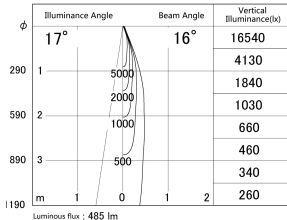

Item no. SD374-0820W9027-IK

Series Name: Hospitality Tracklight (In-Track) (SD374-IK)

■ Lighting Distribution Curve (cd/1000 lm)

Installation	Track mount
Type	Compact size tracklight
Fixture wattage	7.6W
Beam angle	16deg
Color Temp.	2700K
CRI	Ra>90
Luminous	486 lm
Body	Die-cast aluminum alloy
Body finish	White
Trim finish	White
Reflector finish	N/A
IP Rate	IP20
Light source	COB module
Input Voltage	AC220~240V
Dimming Type	Non-Dimmable
Certificate	CE,CCC
Cut Hole	N/A