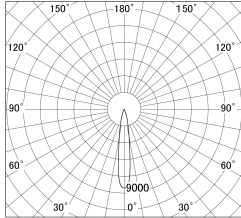

■ Lighting Distribution Curve (cd/1000 lm)