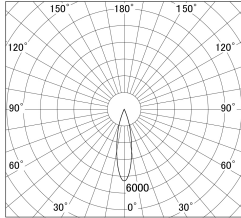

■ Lighting Distribution Curve (cd/1000 lm)