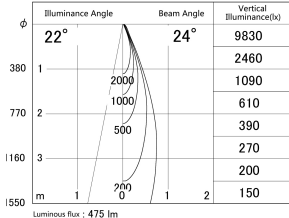

Item no. SD374-0825W9027-IK

Series Name: Hospitality Tracklight (In-Track) (SD374-IK)

■ Lighting Distribution Curve (cd/1000 lm)

Installation	Track mount
Type	Compact size tracklight
Fixture wattage	7.6W
Beam angle	24deg
Color Temp.	2700K
CRI	Ra>90
Luminous	477 lm
Body	Die-cast aluminum alloy
Body finish	White
Trim finish	White
Reflector finish	N/A
IP Rate	IP20
Light source	COB module
Input Voltage	AC220~240V
Dimming Type	Non-Dimmable
Certificate	CE,CCC
Cut Hole	N/A