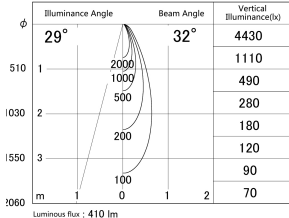

Item no. SD374-0835W9027-IK

Series Name: Hospitality Tracklight (In-Track) (SD374-IK)

■ Lighting Distribution Curve (cd/1000 lm)

Installation	Track mount
Type	Compact size tracklight
Fixture wattage	7.6W
Beam angle	32deg
Color Temp.	2700K
CRI	Ra>90
Luminous	410 lm
Body	Die-cast aluminum alloy
Body finish	White
Trim finish	White
Reflector finish	N/A
IP Rate	IP20
Light source	COB module
Input Voltage	AC220~240V
Dimming Type	Non-Dimmable
Certificate	CE,CCC
Cut Hole	N/A