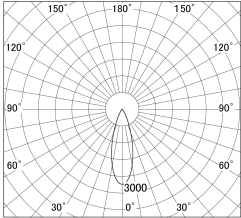

■ Lighting Distribution Curve (cd/1000 lm)