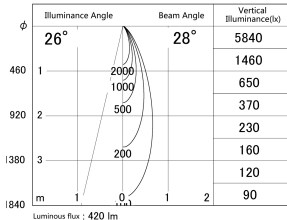

Item no. SD374-1335W9027-IK-HN

Series Name: Hospitality Tracklight (In-Track) (SD374-IK)

■ Lighting Distribution Curve (cd/1000 lm)

Installation	Track mount
Type	Compact size tracklight
Fixture wattage	12.5W
Beam angle	28deg
Color Temp.	2700K
CRI	Ra>90
Luminous	421 lm
Body	Die-cast aluminum alloy
Body finish	White
Trim finish	White
Reflector finish	N/A
IP Rate	IP20
Light source	COB module
Input Voltage	AC220~240V
Dimming Type	Non-Dimmable
Certificate	CE,CCC
Cut Hole	N/A