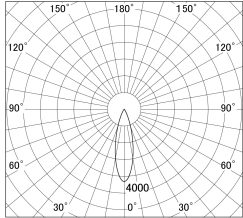

■ Lighting Distribution Curve (cd/1000 lm)