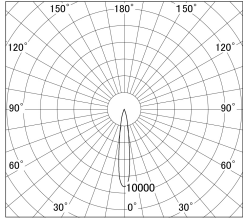

■ Lighting Distribution Curve (cd/1000 lm)