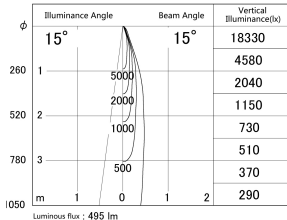

Item no. SD374-1120W9027-IK-HN

Series Name: Hospitality Tracklight (In-Track) (SD374-IK)

■ Lighting Distribution Curve (cd/1000 lm)

Installation	Track mount
Type	Compact size tracklight
Fixture wattage	10.2W
Beam angle	15deg
Color Temp.	2700K
CRI	Ra>90
Luminous	493 lm
Body	Die-cast aluminum alloy
Body finish	White
Trim finish	White
Reflector finish	N/A
IP Rate	IP20
Light source	COB module
Input Voltage	AC220~240V
Dimming Type	Non-Dimmable
Certificate	CE,CCC
Cut Hole	N/A