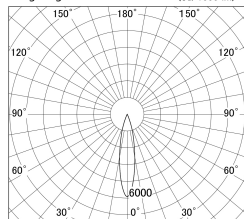

■ Lighting Distribution Curve (cd/1000 lm)