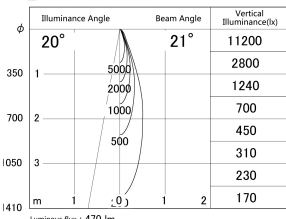

Item no. SD374-1125W9027-IK-HN

Series Name: Hospitality Tracklight (In-Track) (SD374-IK)

■ Lighting Distribution Curve (cd/1000 lm)

Installation	Track mount
Type	Compact size tracklight
Fixture wattage	10.2W
Beam angle	21deg
Color Temp.	2700K
CRI	Ra>90
Luminous	472 lm
Body	Die-cast aluminum alloy
Body finish	White
Trim finish	White
Reflector finish	N/A
IP Rate	IP20
Light source	COB module
Input Voltage	AC220~240V
Dimming Type	Non-Dimmable
Certificate	CE,CCC
Cut Hole	N/A