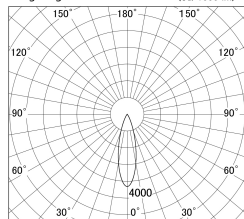

■ Lighting Distribution Curve (cd/1000 lm)