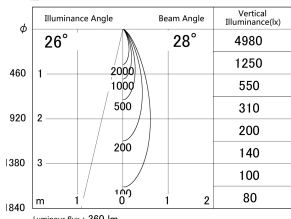

Item no. SD374-1135W9027-IK-HN

Series Name: Hospitality Tracklight (In-Track) (SD374-IK)

■ Lighting Distribution Curve (cd/1000 lm)

Installation	Track mount
Type	Compact size tracklight
Fixture wattage	10.2W
Beam angle	28deg
Color Temp.	2700K
CRI	Ra>90
Luminous	359 lm
Body	Die-cast aluminum alloy
Body finish	White
Trim finish	White
Reflector finish	N/A
IP Rate	IP20
Light source	COB module
Input Voltage	AC220~240V
Dimming Type	Non-Dimmable
Certificate	CE,CCC
Cut Hole	N/A