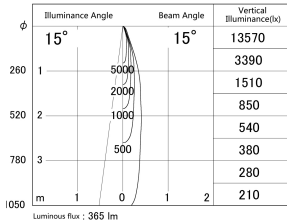

Item no. SD374-0820W9027-IK-HN

Series Name: Hospitality Tracklight (In-Track) (SD374-IK)

■ Lighting Distribution Curve (cd/1000 lm)

Installation	Track mount
Type	Compact size tracklight
Fixture wattage	7.6W
Beam angle	15deg
Color Temp.	2700K
CRI	Ra>90
Luminous	365 lm
Body	Die-cast aluminum alloy
Body finish	White
Trim finish	White
Reflector finish	N/A
IP Rate	IP20
Light source	COB module
Input Voltage	AC220~240V
Dimming Type	Non-Dimmable
Certificate	CE,CCC
Cut Hole	N/A