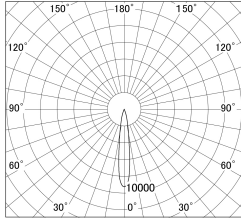

■ Lighting Distribution Curve (cd/1000 lm)