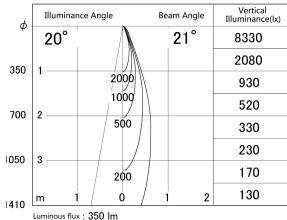

Item no. SD374-0825W9027-IK-HN

Series Name: Hospitality Tracklight (In-Track) (SD374-IK)

■ Lighting Distribution Curve (cd/1000 lm)

Installation	Track mount
Type	Compact size tracklight
Fixture wattage	7.6W
Beam angle	21deg
Color Temp.	2700K
CRI	Ra>90
Luminous	351 lm
Body	Die-cast aluminum alloy
Body finish	White
Trim finish	White
Reflector finish	N/A
IP Rate	IP20
Light source	COB module
Input Voltage	AC220~240V
Dimming Type	Non-Dimmable
Certificate	CE,CCC
Cut Hole	N/A