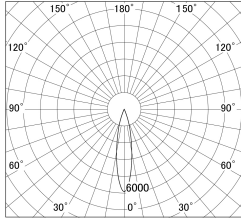

■ Lighting Distribution Curve (cd/1000 lm)