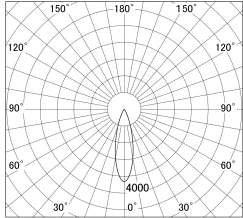

■ Lighting Distribution Curve (cd/1000 lm)