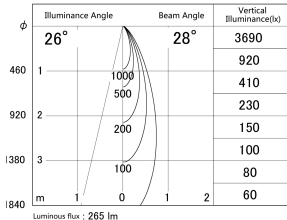

Item no. SD374-0835W9027-IK-HN

Series Name: Hospitality Tracklight (In-Track) (SD374-IK)

■ Lighting Distribution Curve (cd/1000 lm)

Installation	Track mount
Type	Compact size tracklight
Fixture wattage	7.6W
Beam angle	28deg
Color Temp.	2700K
CRI	Ra>90
Luminous	266 lm
Body	Die-cast aluminum alloy
Body finish	White
Trim finish	White
Reflector finish	N/A
IP Rate	IP20
Light source	COB module
Input Voltage	AC220~240V
Dimming Type	Non-Dimmable
Certificate	CE,CCC
Cut Hole	N/A