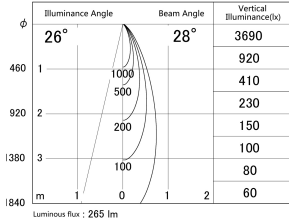

Item no. SD374-0835W9027-IK-HN

Series Name: Hospitality Tracklight (In-Track) (SD374-IK)

■ Lighting Distribution Curve (cd/1000 lm)

Installation	Track mount
Type	Compact size tracklight
Fixture wattage	7.6W
Beam angle	28deg
Color Temp.	2700K
CRI	Ra>90
Luminous	266 lm
Body	Die-cast aluminum alloy
Body finish	White
Trim finish	White
Reflector finish	N/A
IP Rate	IP20
Light source	COB module
Input Voltage	AC220~240V
Dimming Type	Non-Dimmable
Certificate	CE,CCC
Cut Hole	N/A