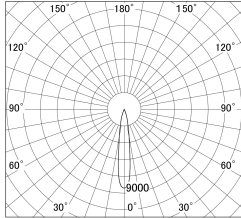

■ Lighting Distribution Curve (cd/1000 lm)