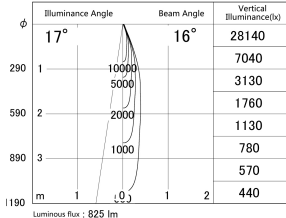

Item no. SD374-1320W9030-IK

Series Name: Hospitality Tracklight (In-Track) (SD374-IK)

■ Lighting Distribution Curve (cd/1000 lm)

Installation	Track mount
Type	Compact size tracklight
Fixture wattage	12.5W
Beam angle	16deg
Color Temp.	3000K
CRI	Ra>90
Luminous	827 lm
Body	Die-cast aluminum alloy
Body finish	White
Trim finish	White
Reflector finish	N/A
IP Rate	IP20
Light source	COB module
Input Voltage	AC220~240V
Dimming Type	Non-Dimmable
Certificate	CE,CCC
Cut Hole	N/A