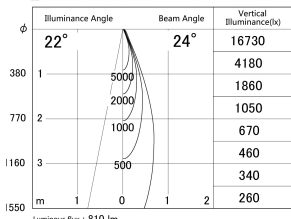

Item no. SD374-1325W9030-IK

Series Name: Hospitality Tracklight (In-Track) (SD374-IK)

■ Lighting Distribution Curve (cd/1000 lm)

Installation	Track mount
Type	Compact size tracklight
Fixture wattage	12.5W
Beam angle	24deg
Color Temp.	3000K
CRI	Ra>90
Luminous	812 lm
Body	Die-cast aluminum alloy
Body finish	White
Trim finish	White
Reflector finish	N/A
IP Rate	IP20
Light source	COB module
Input Voltage	AC220~240V
Dimming Type	Non-Dimmable
Certificate	CE,CCC
Cut Hole	N/A