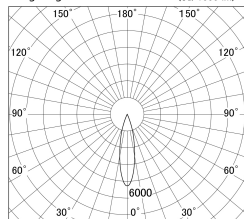

■ Lighting Distribution Curve (cd/1000 lm)